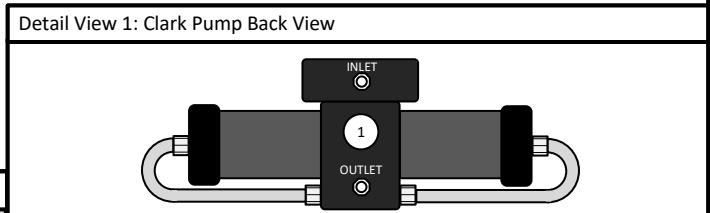

KEY: LIST OF SYMBOLS

SYMBOL	USE	DESCRIPTION
	PRESSURE GAUGE TUBING	BLACK 1/4" VINYL
	LOW PRESSURE INLET HOSES	5/8" CLEAR BRAIDED VINYL
	LOW PRESSURE BRINE DISCHARGE HOSE	5/8" CLEAR BRAIDED VINYL
	PRODUCT WATER TUBING	BLACK 1/4" VINYL
	HIGH PRESSURE TUBING	STAINLESS STEEL TUBING

Revision History: VT-150/200 Deluxe

Rev No:	Date:	Description:
A	01/04/2023	Initial Plumbing Diagram for Deluxe Ventura-150/200 Systems

Ventura-150/200 Deluxe

Revision: A
 Rev Date: 01/04/2023
 Print Date: 01/04/2023
 Drawn by: JCM