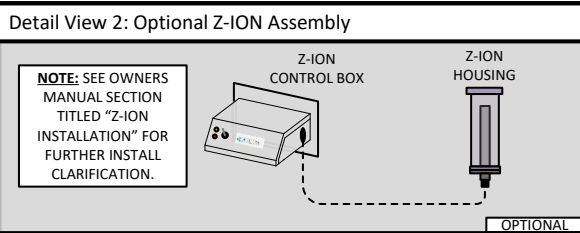

KEY: LIST OF SYMBOLS

SYMBOL	USE	DESCRIPTION
	PRESSURE GAUGE TUBING	BLACK 1/4" VINYL
	LOW PRESSURE INLET HOSES	5/8" CLEAR BRAIDED VINYL
	LOW PRESSURE BRINE DISCHARGE HOSE	5/8" CLEAR BRAIDED VINYL
	PRODUCT WATER TUBING	BLACK 1/4" VINYL
	HIGH PRESSURE TUBING	STAINLESS STEEL TUBING

Revision History: VT-150/200 Deluxe

Rev No:	Date:	Description:
A	01/04/2023	Initial Plumbing Diagram for Deluxe Ventura-150/200 Systems

Ventura-150/200 Deluxe

Revision: A
 Rev Date: 01/04/2023
 Print Date: 01/04/2023
 Drawn by: JCM