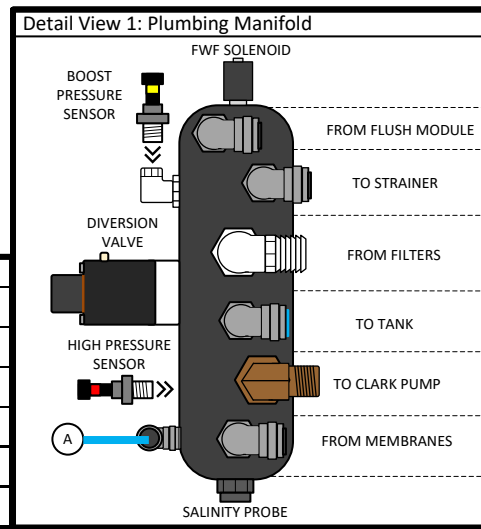

KEY: LIST OF SYMBOLS

	FRESHWATER FLUSH TUBING
	LOW PRESSURE INLET HOSES
	LOW PRESSURE BRINE DISCHARGE HOSE
	PRODUCT WATER TUBING
	HIGH PRESSURE TUBING
	ROTOFLO TO MANIFOLD CONNECTION

Revision History: Newport 700C/1000C

Rev No:	Date:	Description:
A	01/06/2023	Initial Plumbing Diagram for Connect Newport 700/1000.
B	03/10/2023	Updated to Include Raw Seawater Strainer.

Newport 700C/1000C

Revision: A
 Rev Date: 01/06/2023
 Print Date: 01/06/2023
 Drawn by: JCM