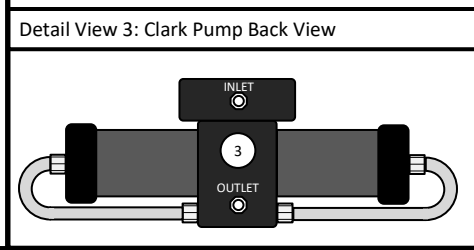

KEY: LIST OF SYMBOLS

	FRESHWATER FLUSH TUBING
	LOW PRESSURE INLET HOSES
	LOW PRESSURE BRINE DISCHARGE HOSE
	PRODUCT WATER TUBING
	HIGH PRESSURE TUBING
	ROTOFLO TO MANIFOLD CONNECTION

Revision History: Newport 700C/1000C

Rev No:	Date:	Description:
A	01/06/2023	Initial Plumbing Diagram for Connect Newport 700/1000.
B	03/10/2023	Updated to Include Raw Seawater Strainer.

Newport 700C/1000C

Revision: A
 Rev Date: 01/06/2023
 Print Date: 01/06/2023
 Drawn by: JCM