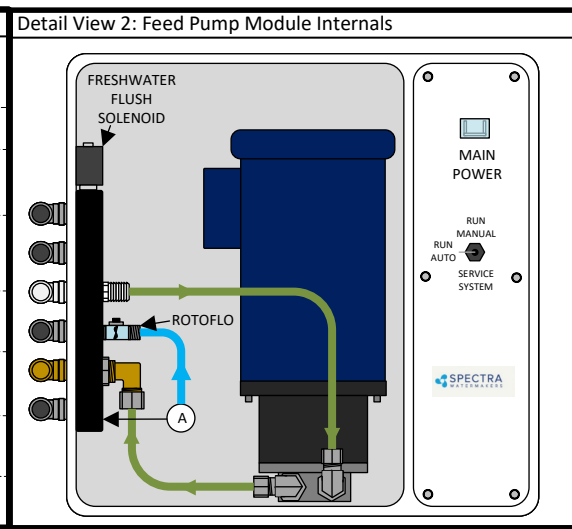

KEY: LIST OF SYMBOLS

	FRESHWATER FLUSH TUBING
	LOW PRESSURE INLET HOSES
	LOW PRESSURE BRINE DISCHARGE HOSE
	PRODUCT WATER TUBING
	HIGH PRESSURE TUBING
	ROTOFLO TO MANIFOLD CONNECTION

Revision History: Newport 700C/1000C

Rev No:	Date:	Description:
A	01/06/2023	Initial Plumbing Diagram for Connect Newport 700/1000.
B	03/10/2023	Updated to Include Raw Seawater Strainer.

Newport 700C/1000C

Revision: A
 Rev Date: 01/06/2023
 Print Date: 01/06/2023
 Drawn by: JCM