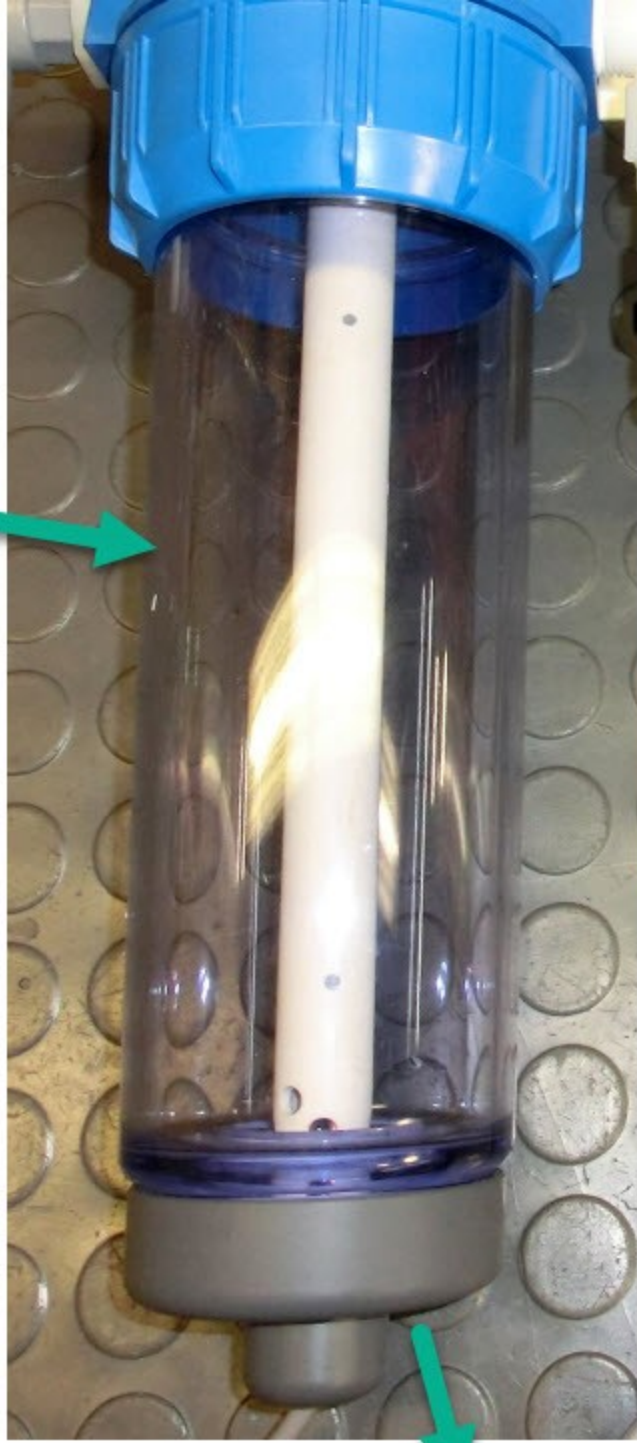

Old Style
Generator Bowl.
Rods Not
Removable

SUB-ZION-ELECTB

Current
Production
Generator Bowl.
Rods are
Removable.

Replacement Rods
for Current
Production
Generator bowl
SUB-ZION-RA